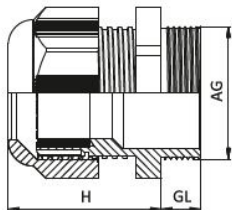

## Metric Nylon Cable Glands

**Material:** PA6 Nylon for Gland  
 TPV for Seal  
 NBR for o-ring (on request) TPV for washer (on request)  
**Temperature Range:** -20° to +100 permanent  
 up to +150 intermittent  
**Ingress Protection Rating:** IP68 5 bar when it is used with o-ring or washer  
**Flame Retardancy:** V2 according to UL94 / V0 (on request)  
**Standards:** EN50262 Metric EN60423

- \* Standard Metric threaded nylon cable glands
- \* TPV sealing provide strong Cable Grip, Strain Relief and Superior Ingress Protection
- \* With its unique Anti-Click design, provides Anti-Vibration
- \* Easy Assembly
- \* Halogen Free
- \* Accessories such as locknut and o-ring must be ordered separately.

\* Long thread ones (15 mm.) is supplied on request. Please add 'Long' after Part Code!

\* Any other color can be supplied on request. Please add color name after Part Code!  
 For example: MCG01-Black

\* Some approvals do not cover all sizes!

Entry Thread Size	Light Grey RAL7035 Code	Cable Range		H mm	GL mm	Wrench mm
		Inch	mm.			
M 12 x 1,5	MCG01-L	.12-.26	3-6,5	24	8	15
M 16 x 1,5	MCG02-L	.15-.32	4-8	28	8	19
M 16 x 1,5	MCG03-L	.19-.39	5-10	29	10	22
M 20 x 1,5	MCG04-L	.15-.39	4-10	29	10	24
M 20 x 1,5	MCG05-L	.23-.47	6-12	29	10	24
M 20 x 1,5	MCG06-L	.39-.55	10-14	33	10	27
M 25 x 1,5	MCG07-L	.35-.67	9-17	38	10	33
M 25 x 1,5	MCG08-L	.51-.71	13-18	38	10	33
M 25 x 1,5	MCG09-L	.43-.67	11-17	35	10	29
M 25 x 1,5	MCG10-L	.35-.55	9-14	35	10	29
M 25 x 1,5	MCG11-L	.15-.39	4-10	32	10	29
M 25 x 1,5	MCG12-L	.23-.47	6-12	32	10	29
M 32 x 1,5	MCG13-L	.70-.98	18-25	41	10	42
M 40 x 1,5	MCG14-L	.87-1.26	22-32	51	10	53
M 50 x 1,5	MCG15-L	1.18-1.49	30-38	53	18	60
M 63 x 1,5	MCG16-L	1.33-1.73	34-44	55	18	70